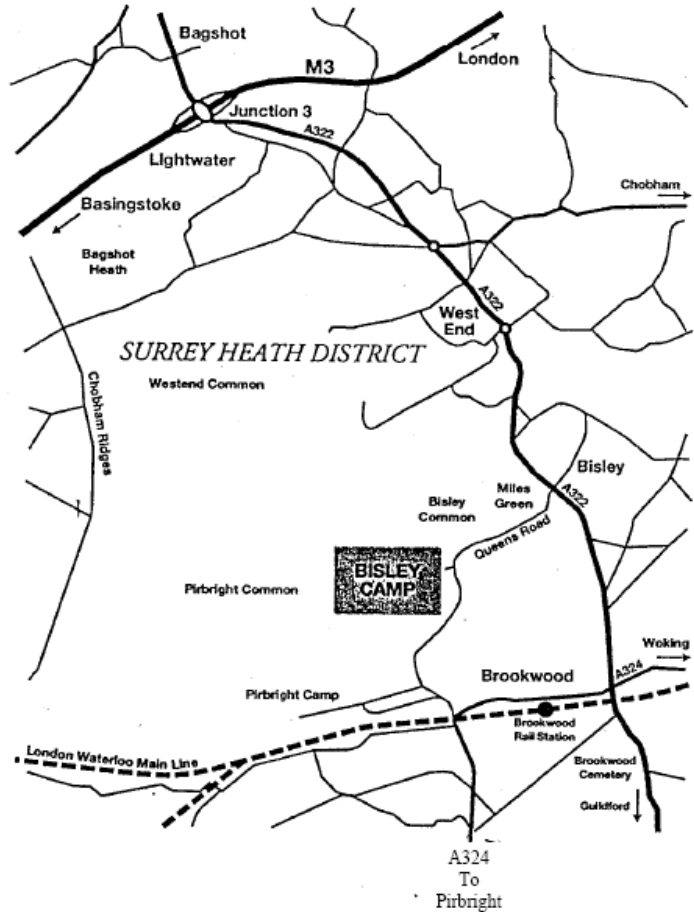

Surrey County Short Mat Bowling Association

Directions

From M3, Leave at J3 and proceed along A322 towards Guildford. Queens Road is approx 4 miles from M3 turn right at traffic lights into Queens Road. Bisley Camp is approx 1 mile on right.

From A3 South turn onto A322 towards Bagshot, go under railway bridge, past large Sainsburys on right, Queens Road is left at the second set of light controlled crossroads

From A3 North turn onto A320 (Woking) go across 3 roundabouts and turn left at the 4th (signposted Worplesdon), follow this road to the end and turn right onto the A322, follow directions as per A322 South

Once you have entered the Camp there are signposts to the Lord Roberts Centre.

There are two routes to the Centre as indicated on diagram to left. Both routes may be used.

A reminder should you struggle